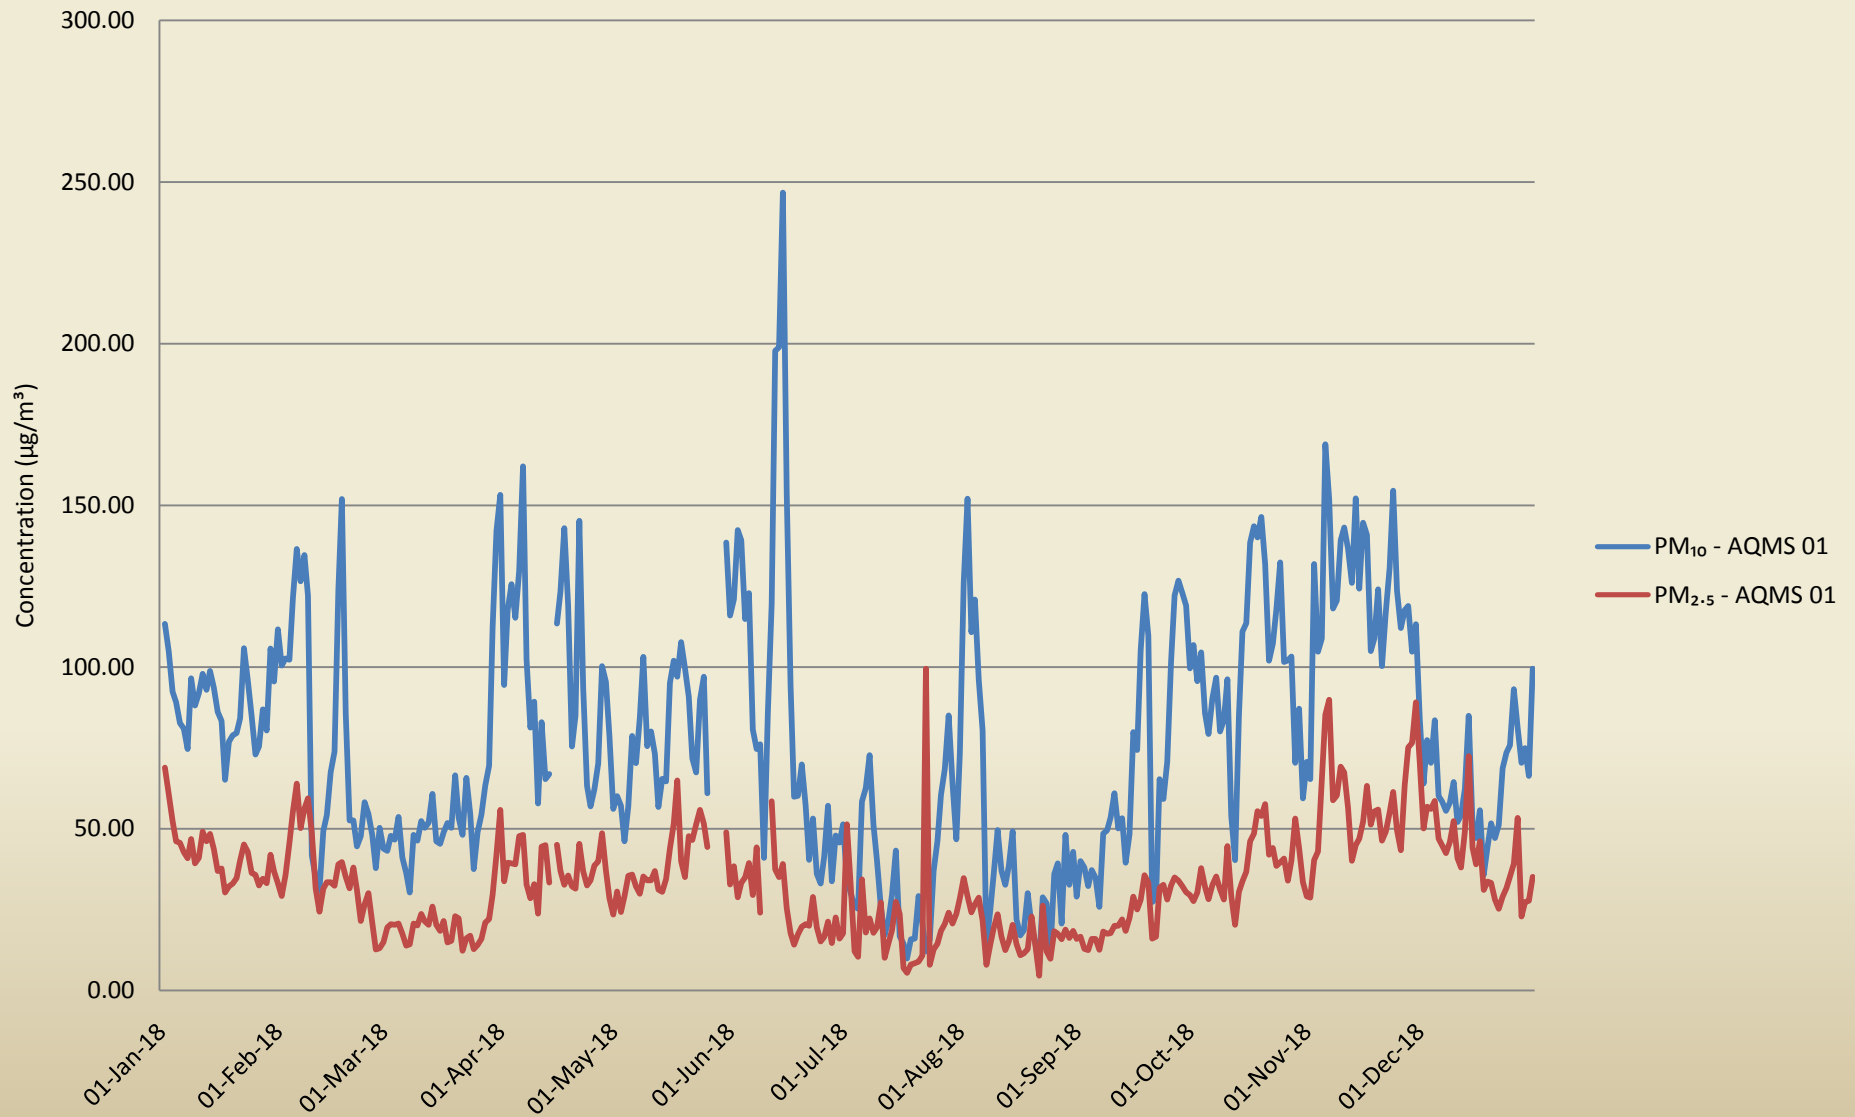

Annual Ambient Trend of Particulate Matter in M/s. Jhabua Power Ltd., Dist. Seoni (M.P.)

Annual Ambient Trend of Gaseous in M/s. Jhabua Power Ltd., Dist. Seoni (M.P.)